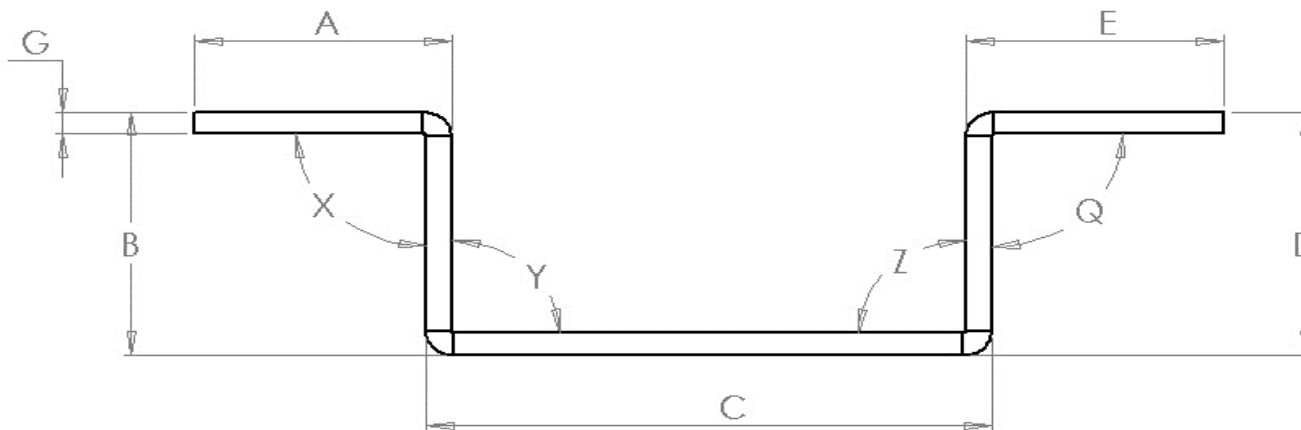

PROFILE TYPE: ANGLE FLAT STRIP TOP HAT Z-PROFILE U-CHANNEL

DIM

A	mm
B	mm
C	mm
D	mm
E	mm
F	mm
G	mm

ANGLE

Q	°
X	°
Y	°
Z	°

QTY

LENGTHS	L1		
	L2		
	L3		
	L4		

ORDER NUMBER	
CUSTOMER	
MATERIAL	
RAL COLOUR	